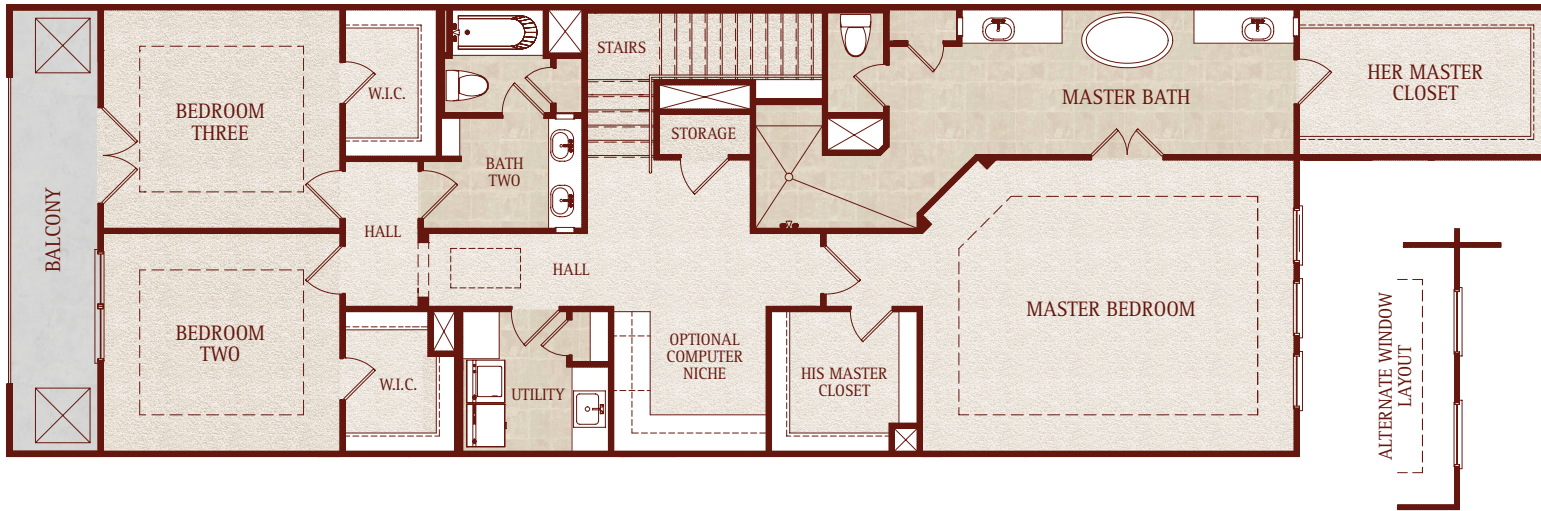

*Second Floor*

**Comal**

2805 Square Feet

- 3 BEDROOMS
- 2.5 BATHS
- COVERED PORCH
- BALCONY
- 2 CAR GARAGE
- COURTYARD

*First Floor*

COMAL ALTERNATE

COMAL