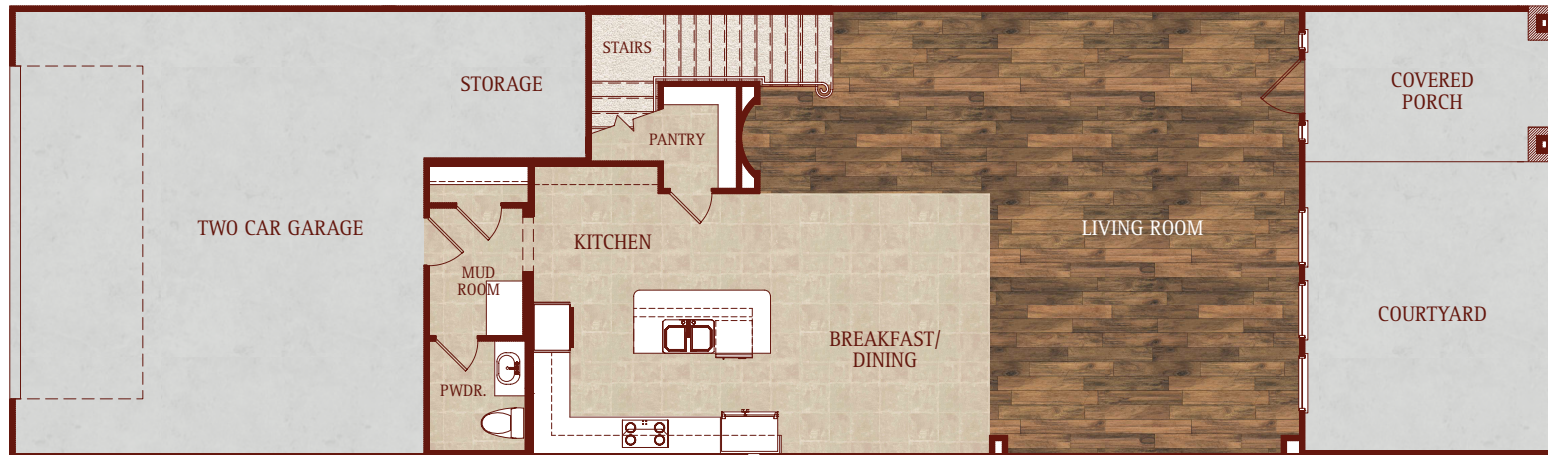

*Second Floor*

**Comal**

2805 Square Feet

- 3 BEDROOMS
- 2.5 BATHS
- COVERED PORCH
- BALCONY
- 2 CAR GARAGE
- COURTYARD

*First Floor*

COMAL ALTERNATE

COMAL