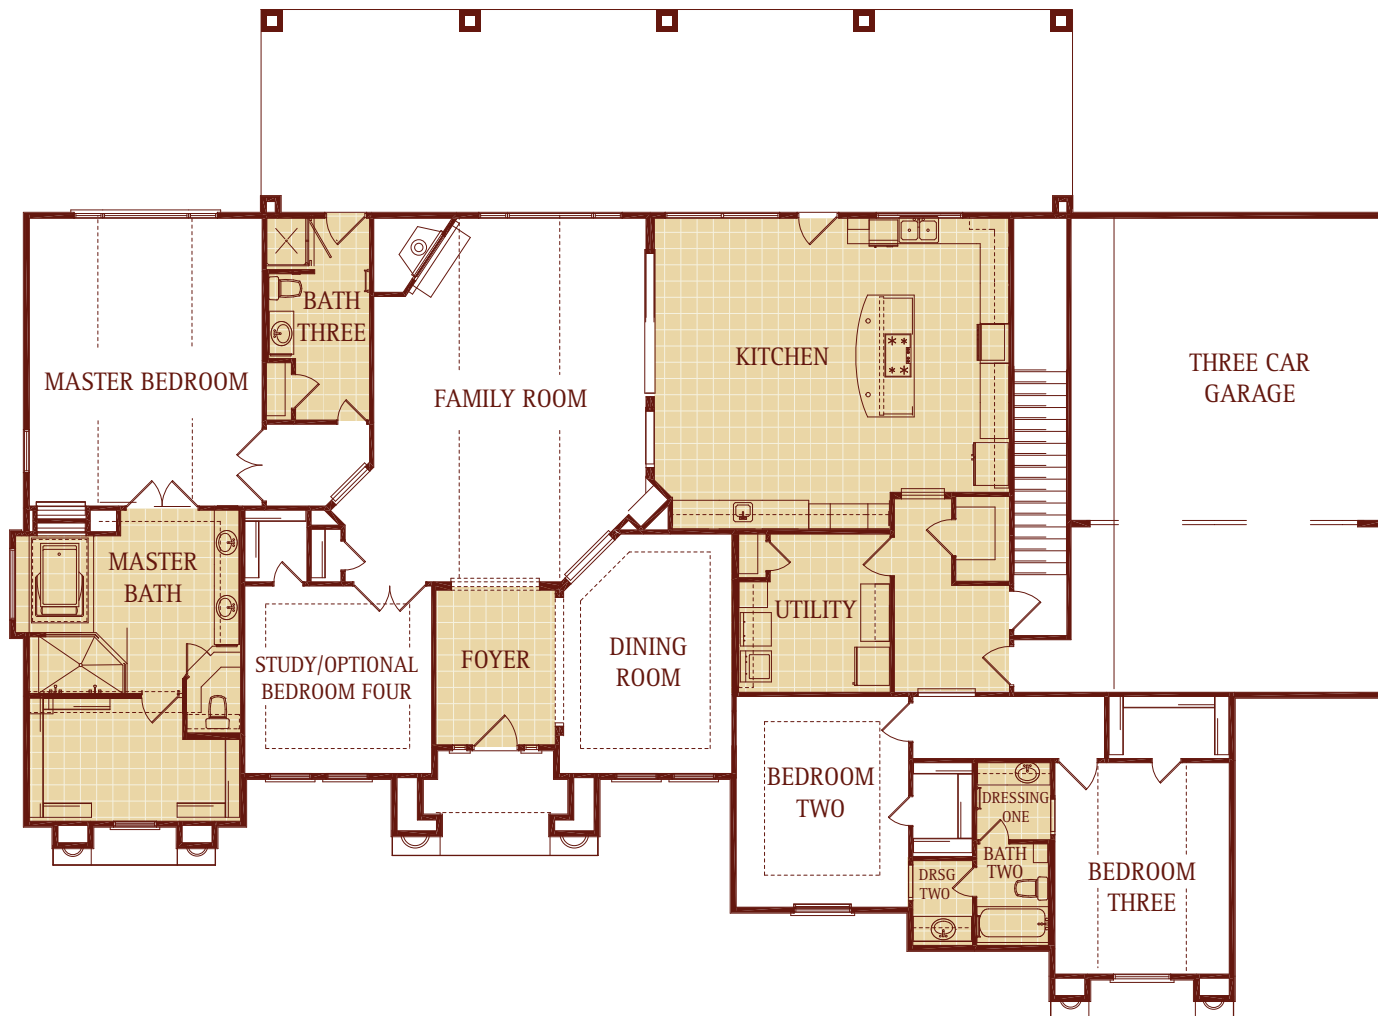

The Medina

3247 Square Feet

3 BEDROOMS

3 BATHS

FRONT COVERED PORCH

REAR COVERED PORCH

3 CAR GARAGE

THE MEDINA