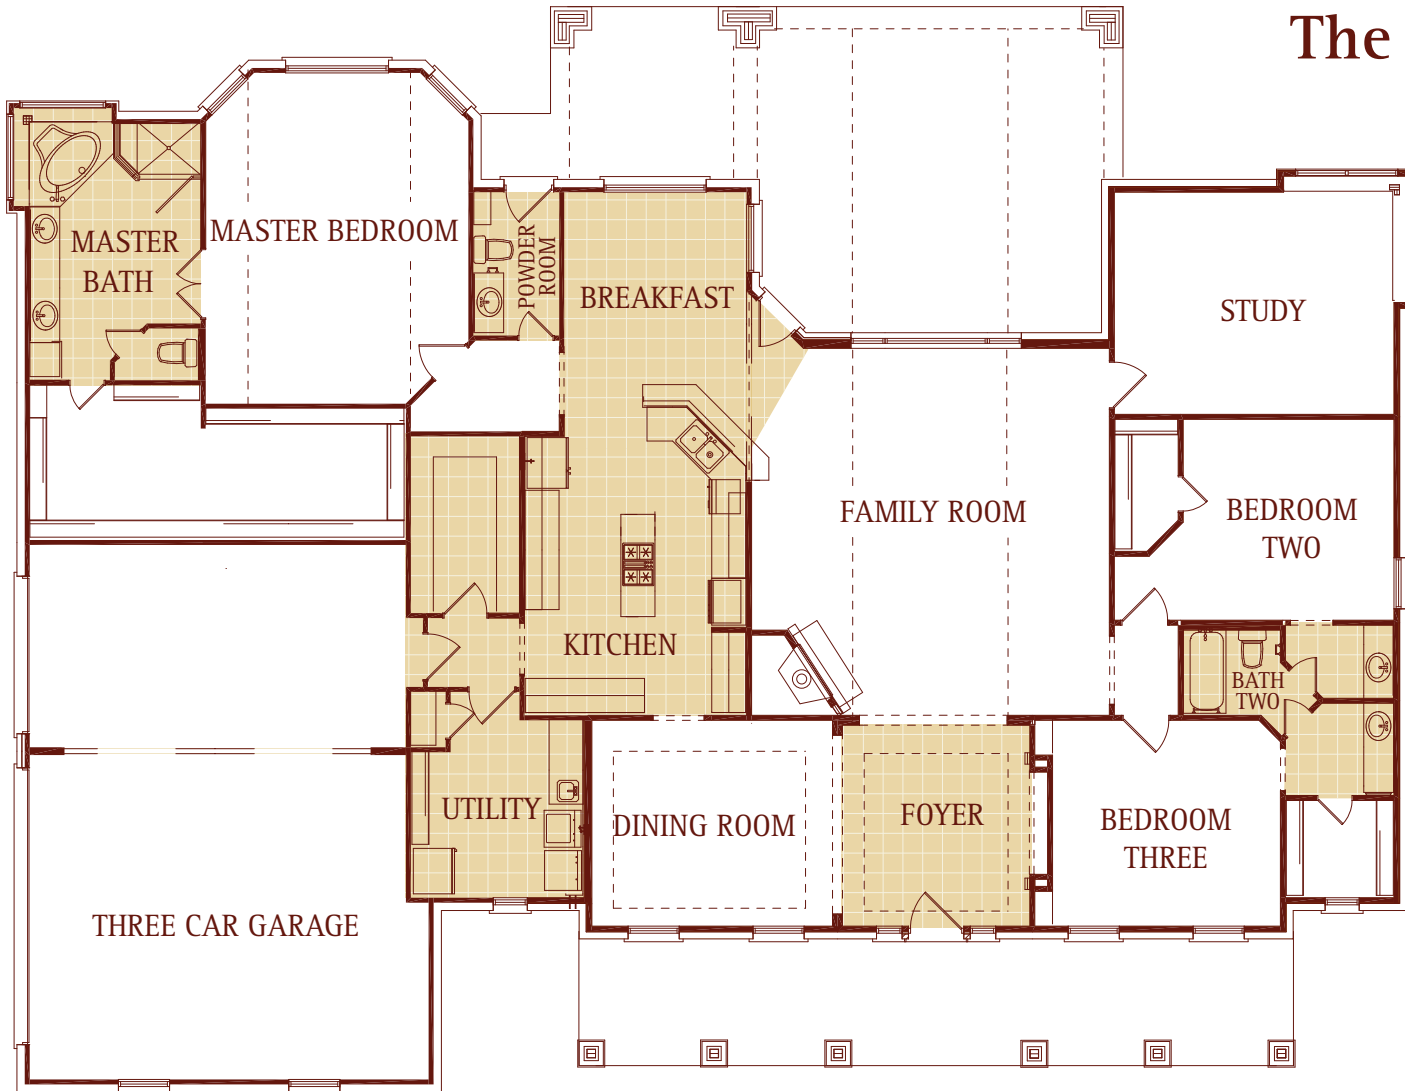

The Fredericksburg

3049 Square Feet

3 BEDROOMS
2 1/2 BATHS
FRONT COVERED PORCH
REAR COVERED PORCH
3 CAR GARAGE

THE FREDERICKSBURG